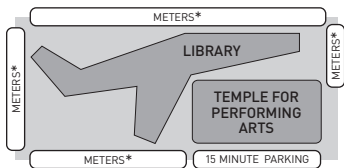

## PARKING 10th Street Downtown Des Moines

LOCUST STREET

WALNUT STREET

MULBERRY STREET

ELEVENTH STREET

TENTH STREET

NINTH STREET

\* Parking free after 6pm during the week and all day on the weekends.